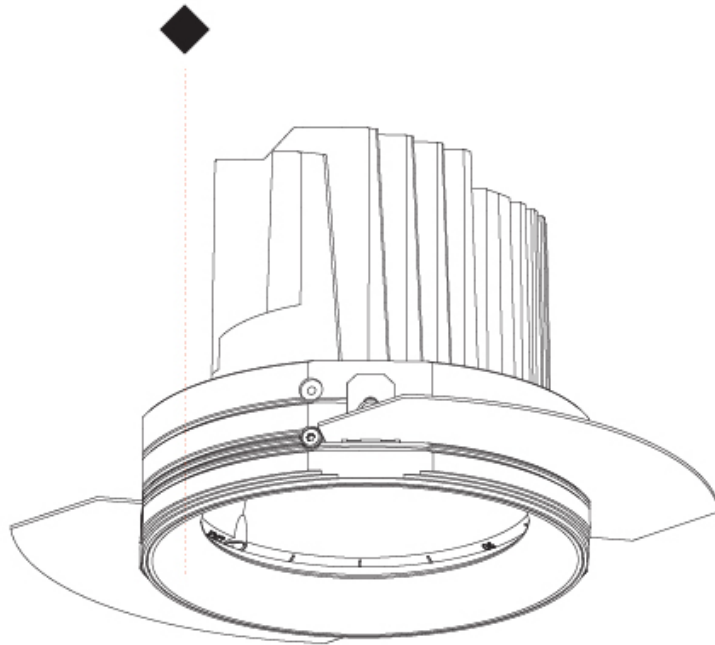

Ø 136mm 5 3/8"

BIONIQ ROUND SEMI ADJUSTABLE TRIMLESS

A35209-

PROJECT

TYPE

SPECIFIER

QUANTITY

DATE