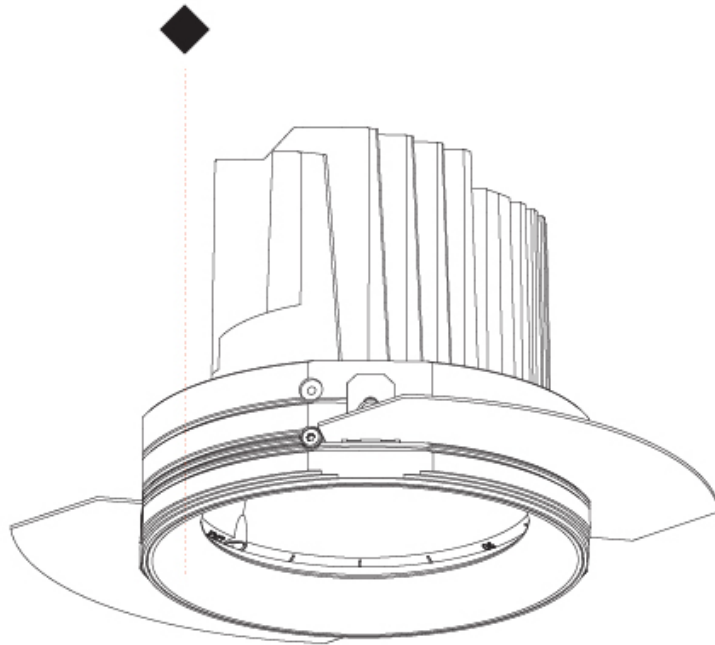

BIONIQ ROUND ADJUSTABLE TRIMLESS

A35188-

PROJECT

TYPE

SPECIFIER

QUANTITY

DATE

A