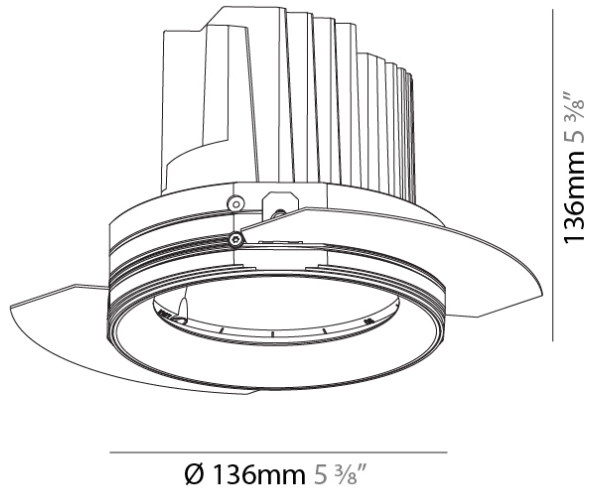

GENERAL

Series: Bioniq
 Subseries: Bioniq Round Adjustable
 Brand: Prolicht
 Division: Architectural
 Mounting Type: Trimless
 Mounting Location: Ceiling
 Subcategory: Downlight

PHYSICAL

Shape: Round
 Diameter (mm): 136
 Diameter (in): 5 3/8
 Height (mm): 136
 Height (in): 5 3/8
 Ceiling Thickness (mm): 10 / 12.5 / 15 / 25
 Ceiling Thickness (in): 3/8 or 1/2 or 9/16 or 1
 Min. Recessing Depth (mm): 150
 Min. Recessing Depth (in): 5 7/8
 Light Distribution: Adjustable / Downlight
 Weight (kg): 1.02
 Weight (lbs): 2.24
 Fixture Finish: SSR / BKV / CWI / CRY / HAB / UFT / ITA / RUA / FTG / MYG / LOD / PUS / FRO / FUP / KIA / POP / BLS / SPG / MEY / GOH / GUM / CHC / COM / ABZ / JAG / OBR / MOS / ROR
 Fixture Material: Aluminum Die Cast
 Cut-out Measurements: Ø 140mm / 5 1/2"
 Upon Request: Unique Ceiling Thickness

OPTICAL

Reflector: 10
 Beam Angle: Narrow
 Adjustability: Rotational 355°; Tilt 30°
 Upon Request: Special Beam Angles

RATINGS AND CERTIFICATIONS

382, F 416-247-9319, www.zaneen.com
 Certified by Intertek for North American Standards. At the end of the existing Model #. For assistance on 'custom' specifications, contact zteam@zaneen.com.
 In a constant effort to supply the best product, we reserve the right to change specifications or materials without notice. The most recent specification sheets are found at zaneen.com
 IP rating: IP20